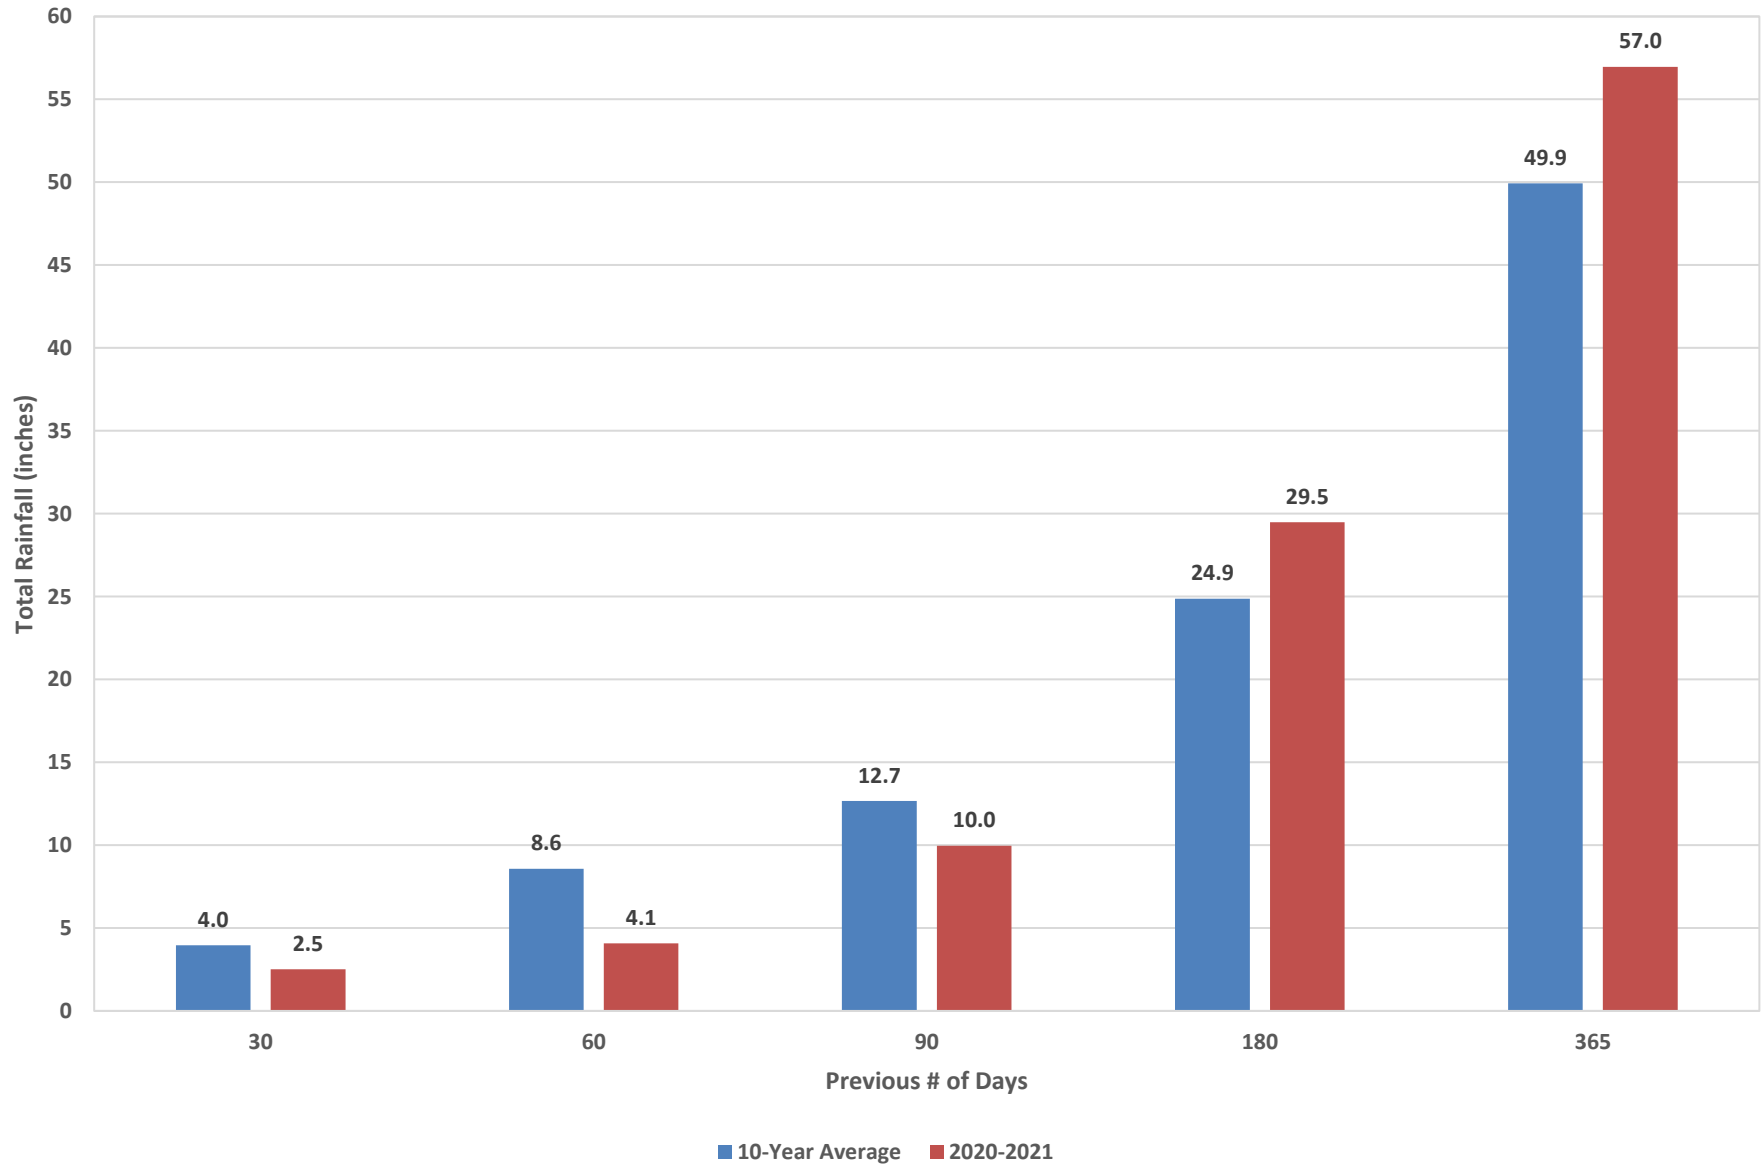

# Stamford Rainfall 1/11/2022

# Greenwich Rainfall 1/11/2022