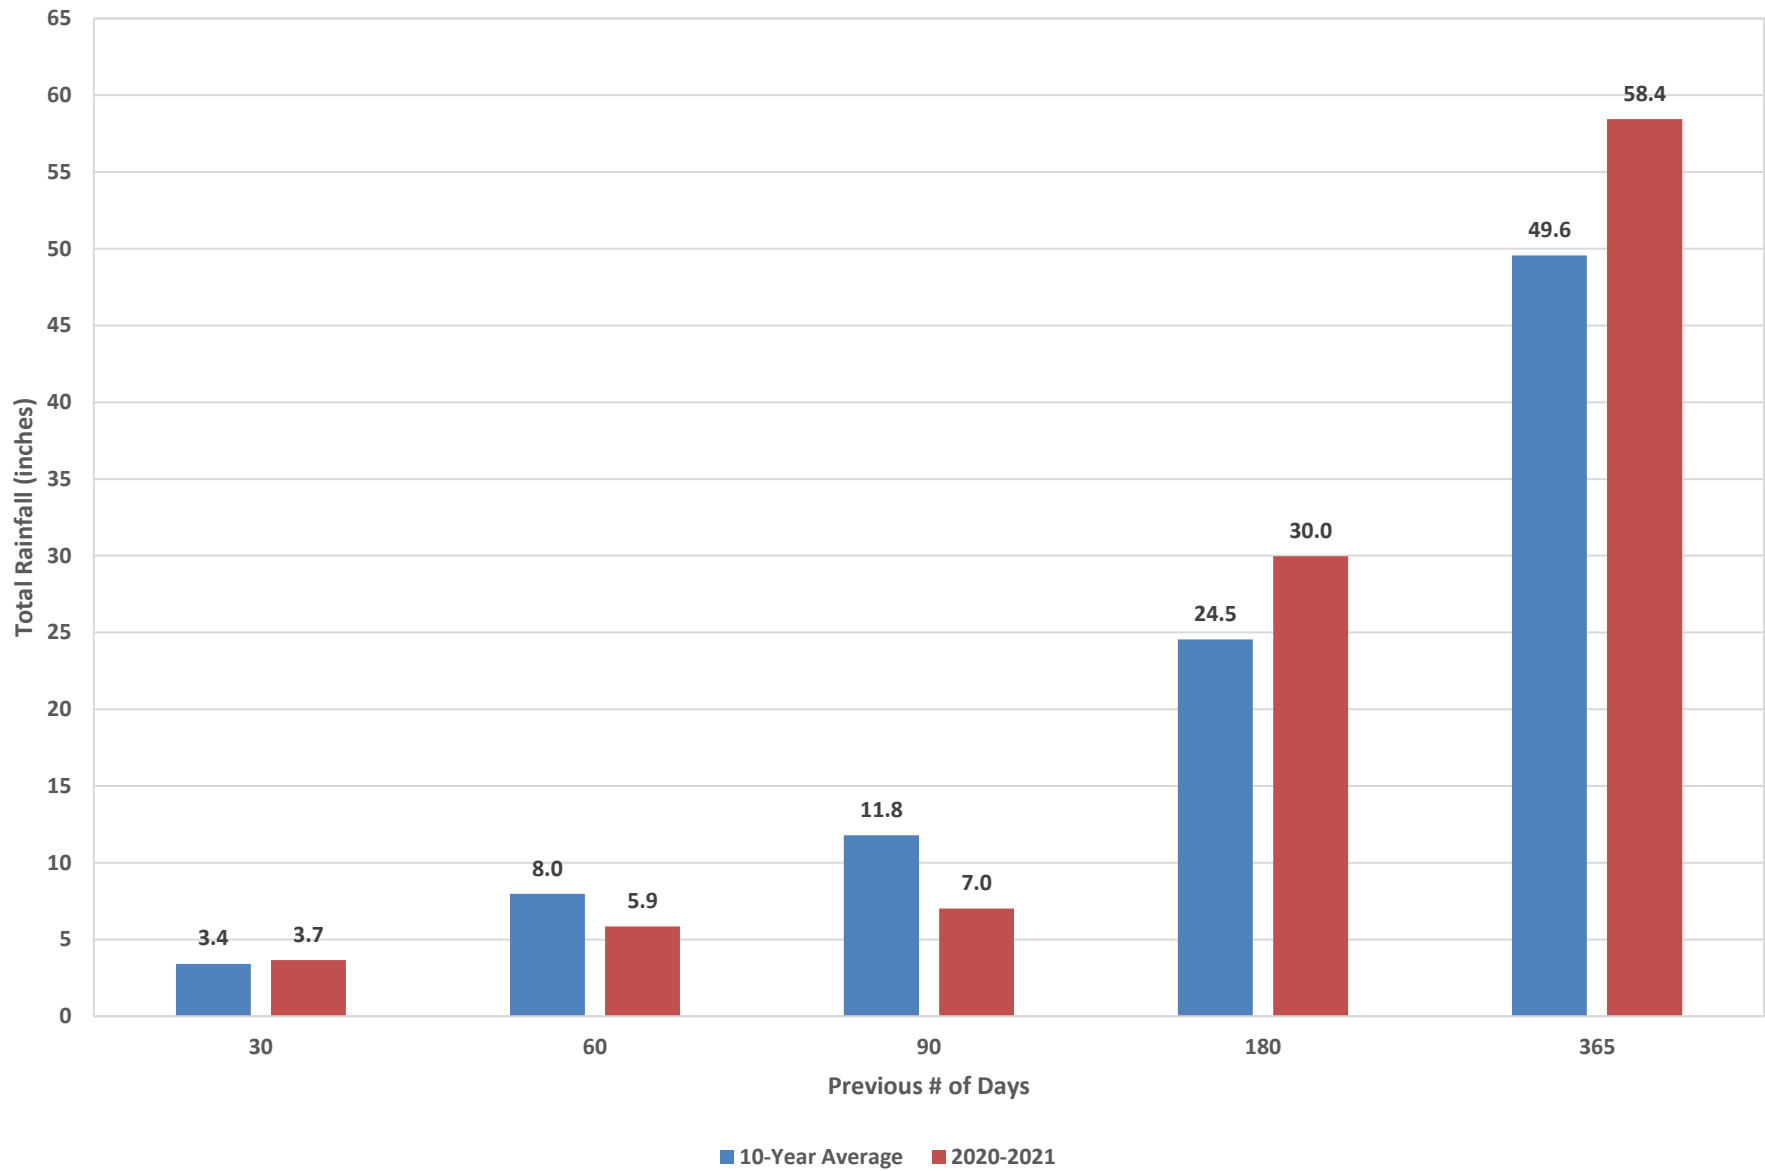

## Stamford Rainfall 2/1/2022

# Greenwich Rainfall 2/1/2022