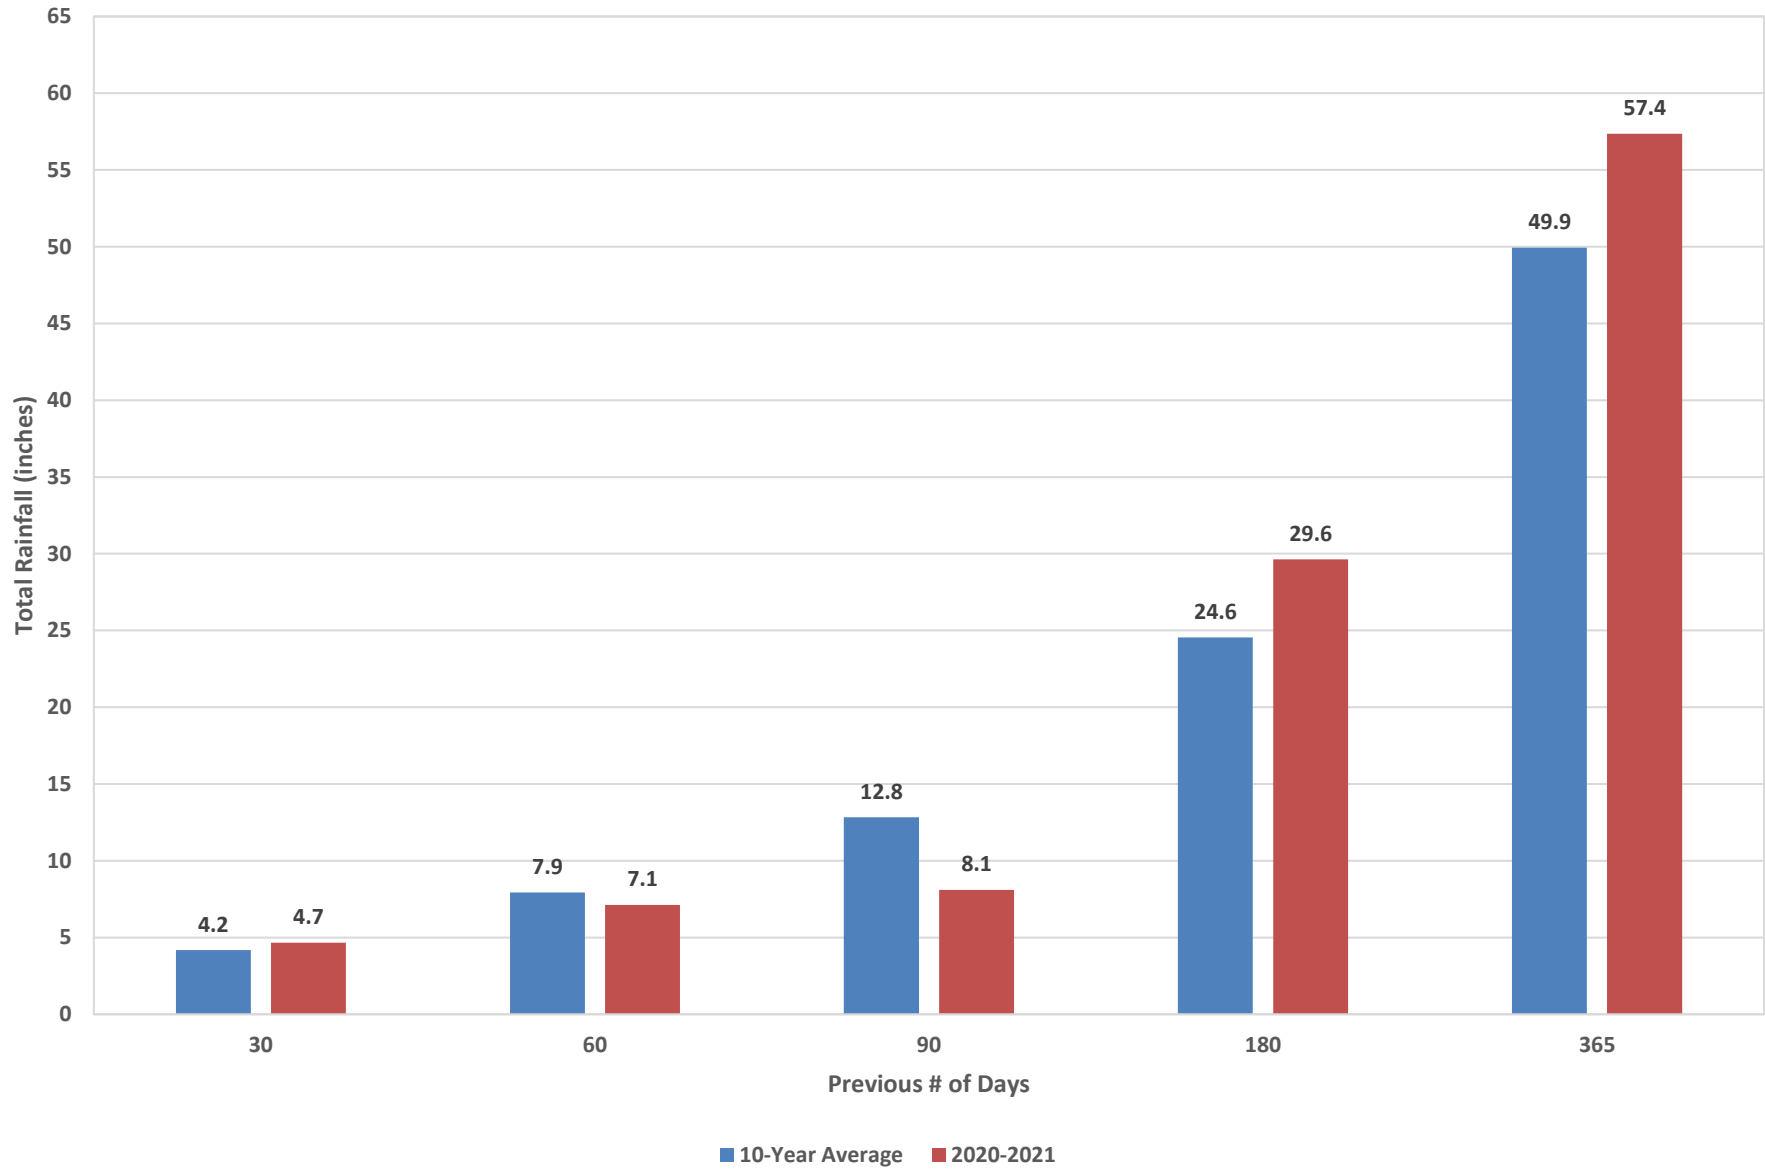

Stamford Rainfall 2/15/2022

Greenwich Rainfall 2/15/2022