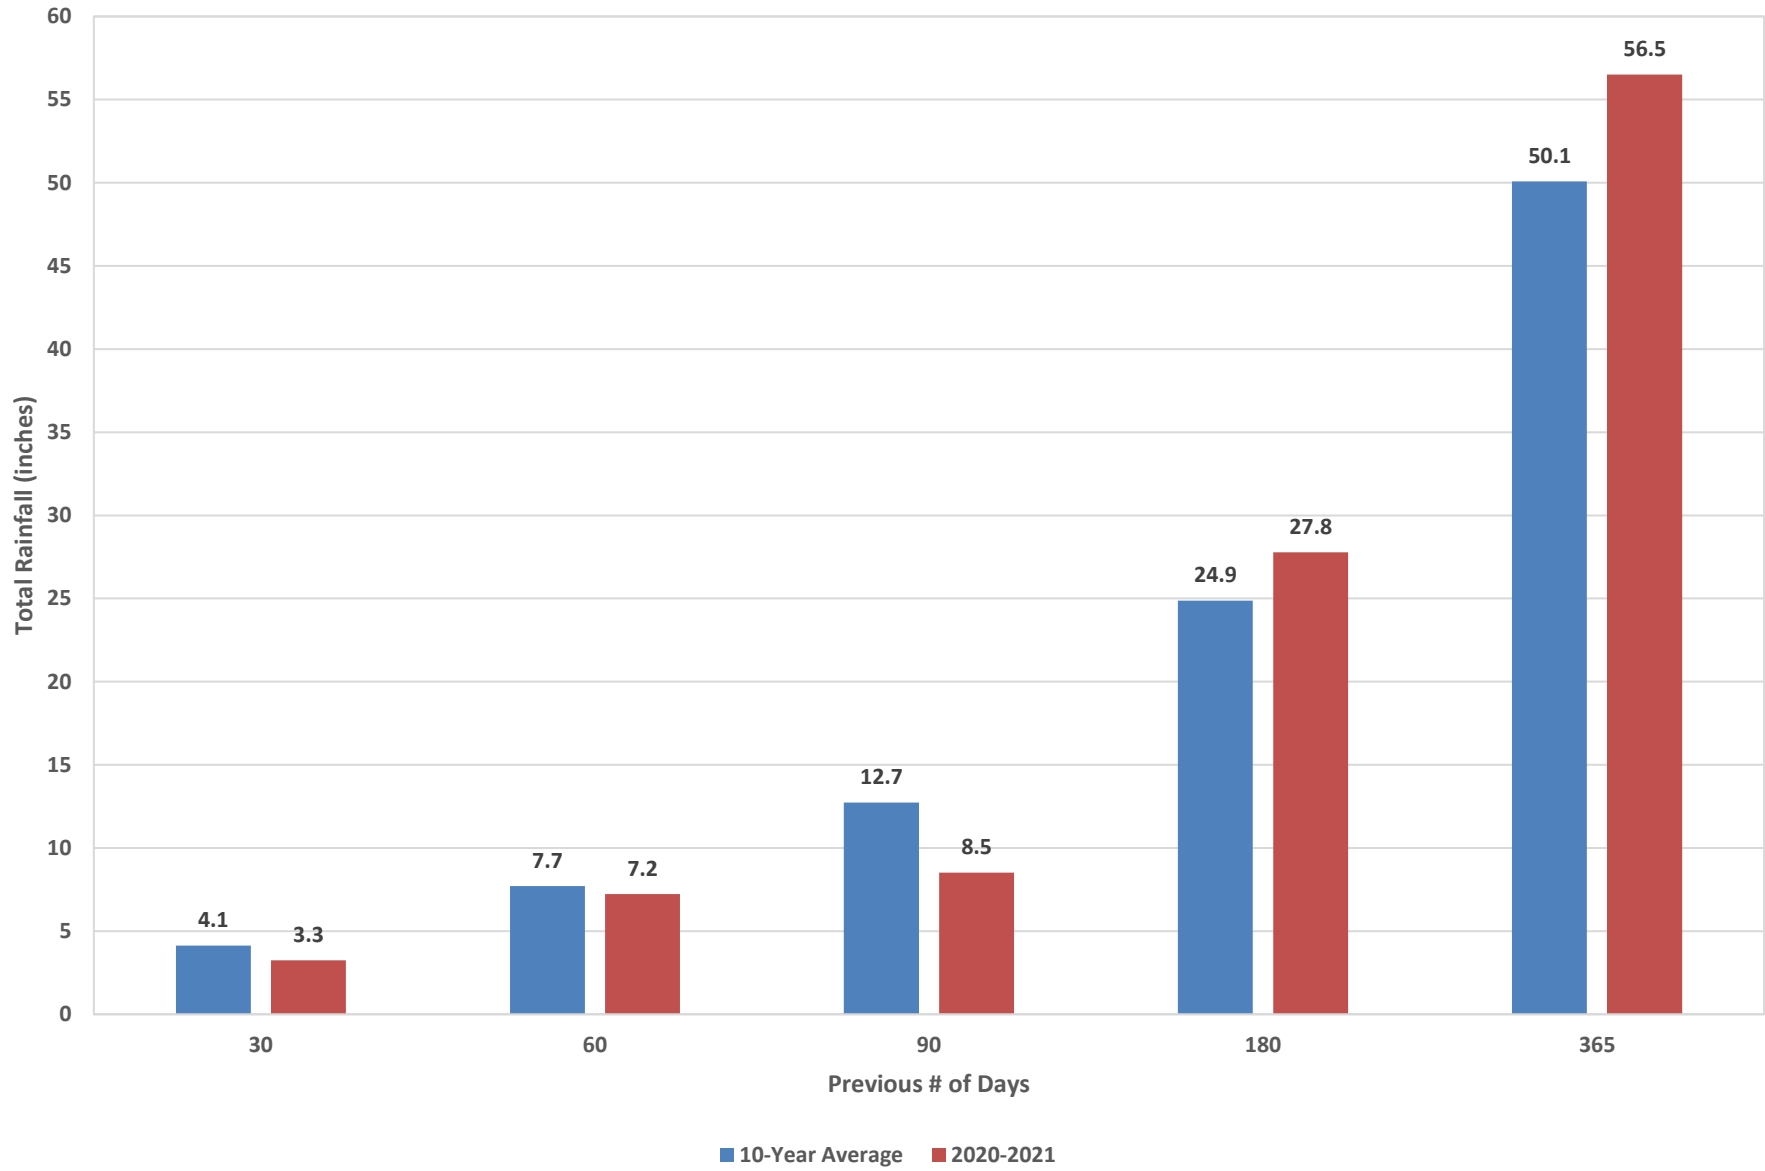

Stamford Rainfall 2/22/2022

Greenwich Rainfall 2/22/2022