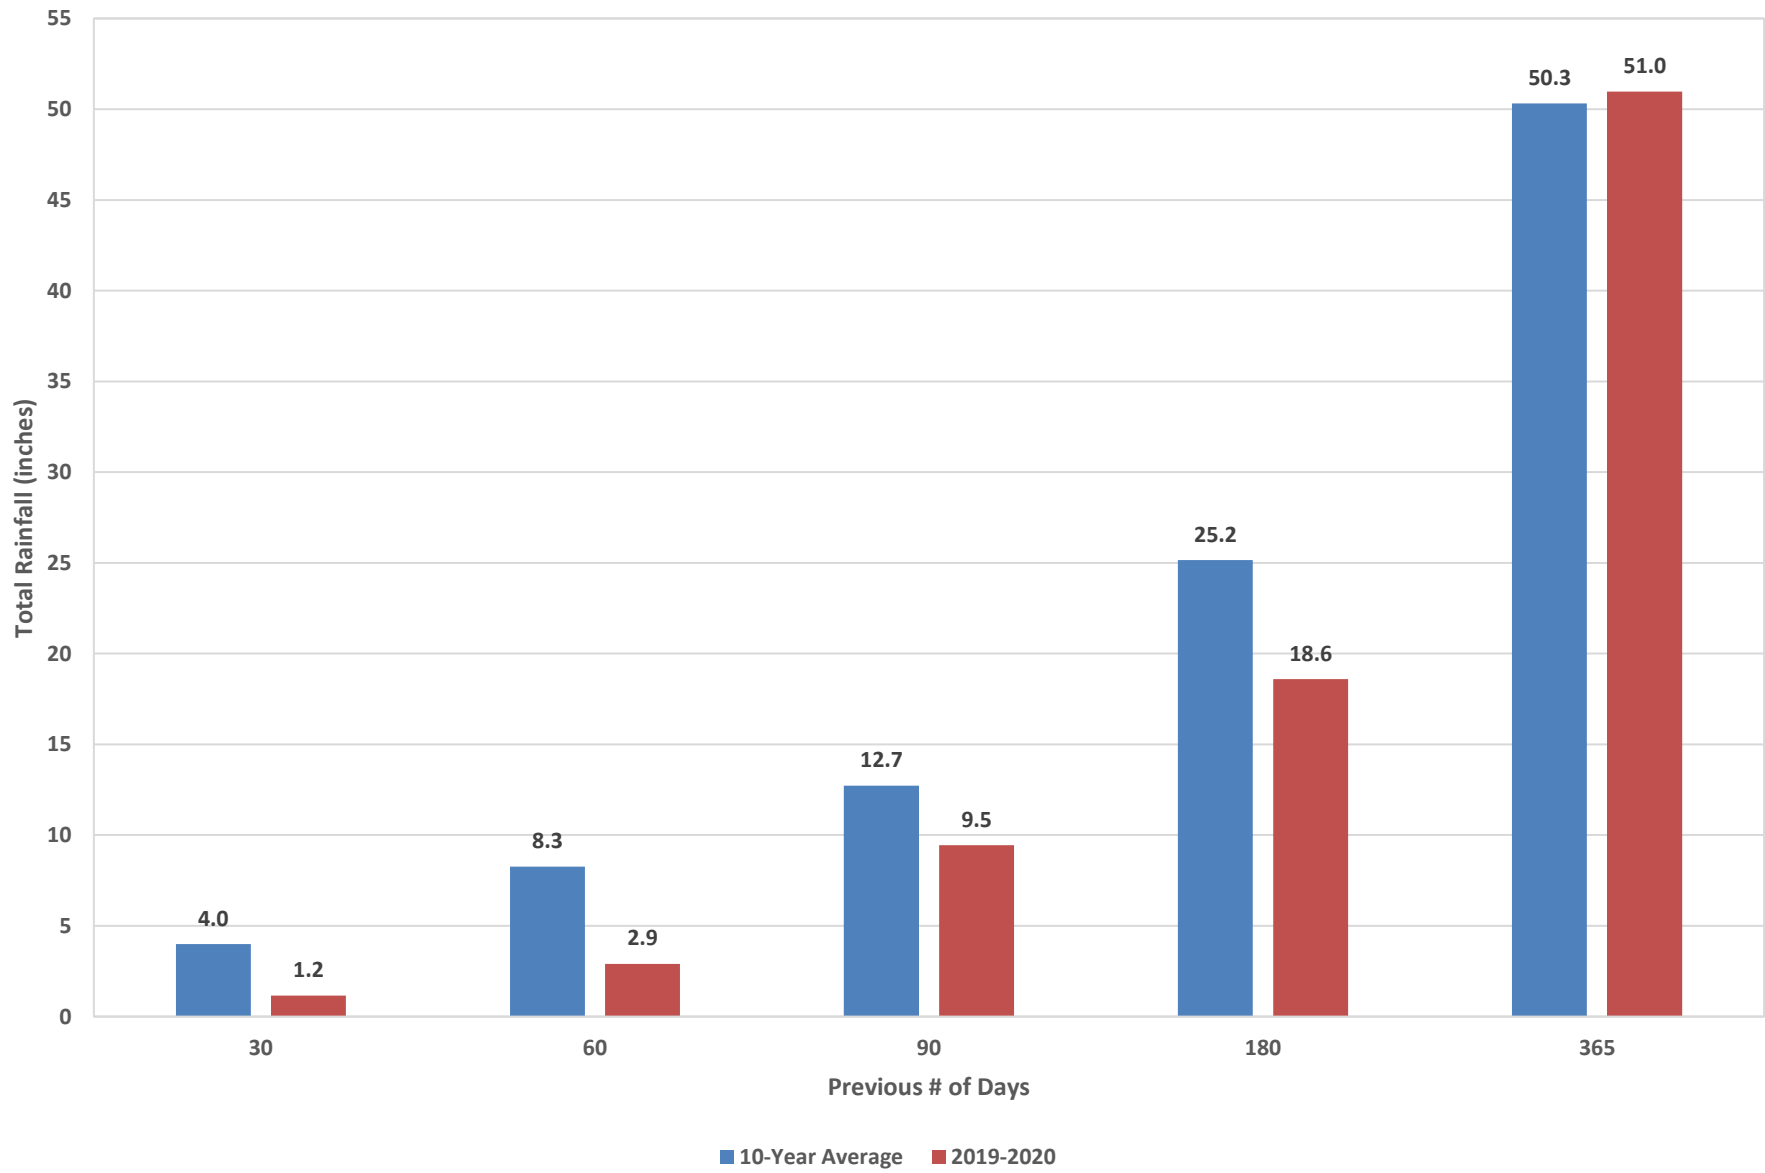

## Stamford Rainfall 6/30/2020

# Greenwich Rainfall 6/30/2020