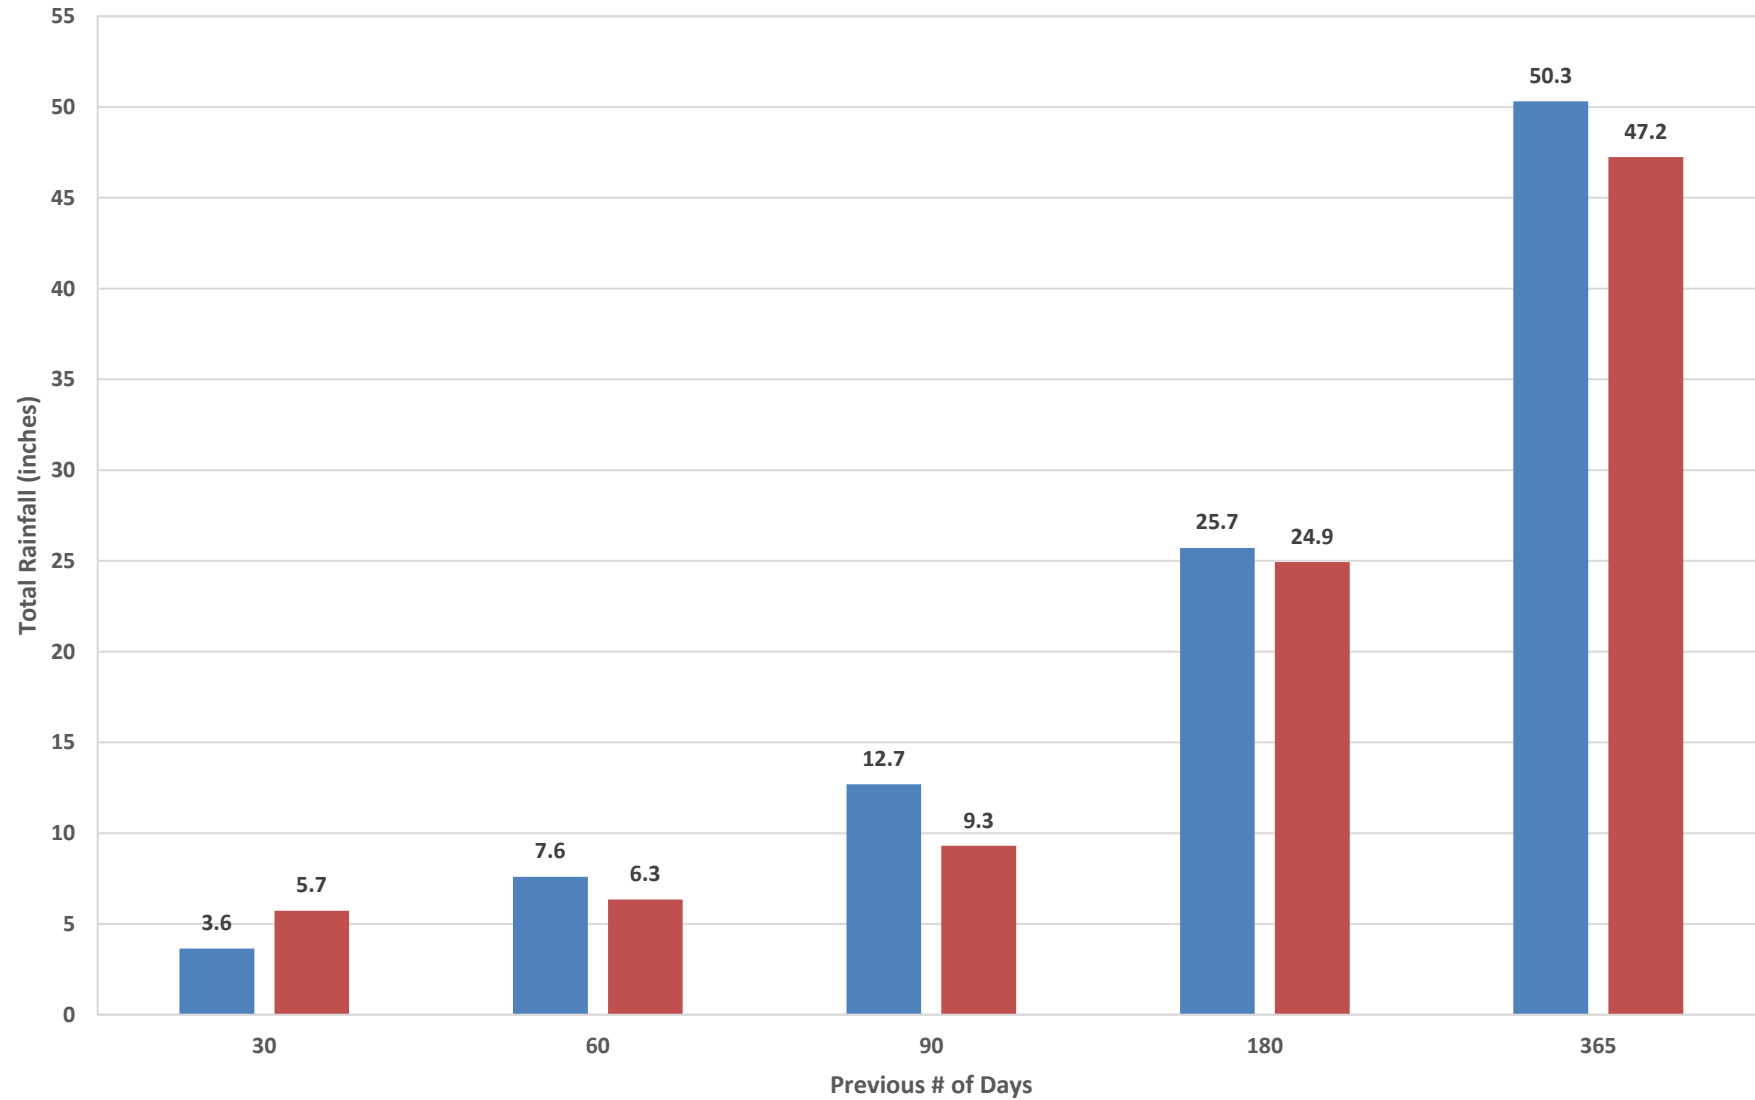

Stamford Rainfall 9/20/2022

■ 10-Year Average ■ 2021-2022

Greenwich Rainfall 9/20/2022

■ 10-Year Average ■ 2021-2022