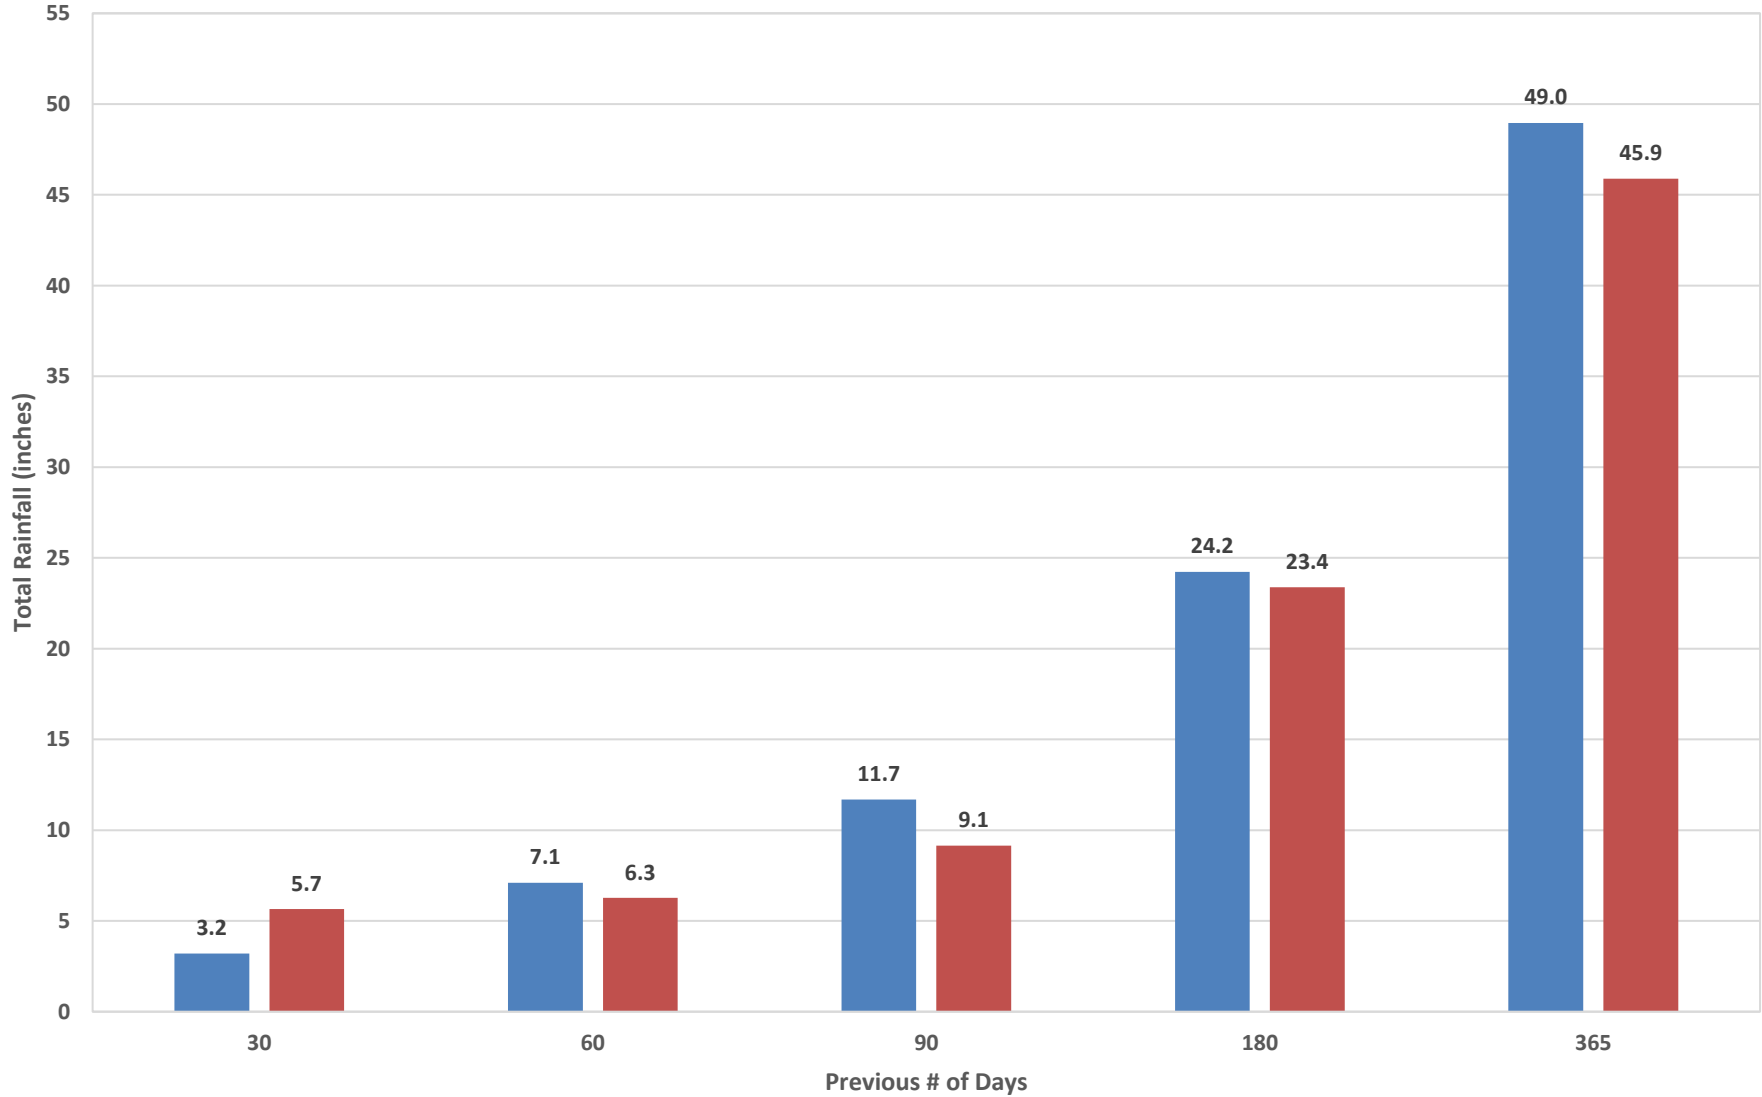

Stamford Rainfall 9/20/2022

■ 10-Year Average ■ 2021-2022

Greenwich Rainfall 9/20/2022

■ 10-Year Average ■ 2021-2022